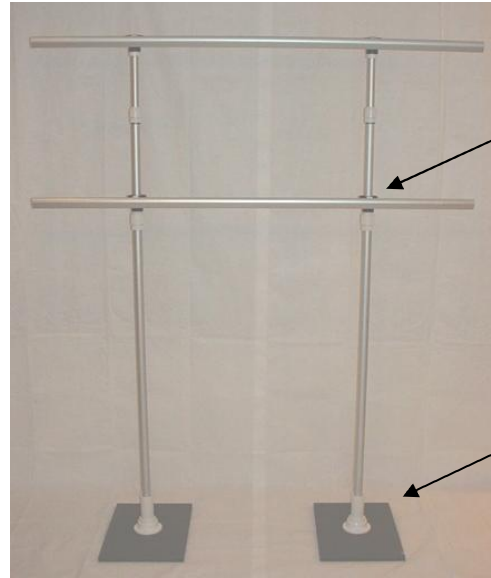

# Pals Quilt Towers – Information Flyer

Shown at right: Two Quilt Towers using the Pals Hangers.

- Use Hangers at the top level only for hanging a quilt without a sleeve.
- Use the 2-tier effect, as shown here, for displaying several wall hangings.
- Hang two quilts back to back (requires extra Pals Hangers and S-Hooks)

The quilt and wall hangings clamp to the back of the Pals Hangers. The Pals Hangers rest on the flat S-Hook provided with each black plastic hub.

*The Pals Hangers are also versatile in the shop for hanging on the walls on two screws, or hanging with fishing line from the ceiling using our stainless steel ceiling clips. The clamps will even hold an unquilted top. Less ladder time!*

The two-tier hubs will accept either the Pals Hanger Or Expandable Rod shown below.

The Towers simply slide into bases for a friction fit.

Photo below: Use the Expandable Rod for hanging quilts with sleeves. Rod collapses to 4 feet in length and expands to 10 feet in length. Hooks onto hub. With guild attachment and extra expandable rods, display quilts back to back.

Above: Single Tower collapsed stands at 4 ft high and weighs under seven lbs. Twist and raise from four feet to ten feet in height. Twist again to tighten.

One Quilt Tower (includes 2 Flat S-Hooks). . . . . \$62.00  
 Expandable 4 – 10 ft Rod . . . . . \$34.00  
 Pals Hangers – (Set of 3)(Silver or Almond) . . . . . \$34.50  
 Two-Tier Hub (Set of 2) . . . . . \$ 8.00  
 Guild Attachment (4-Way) . . . . . \$10.00  
 Extra Flat S-Hooks (Set of 2) . . . . . \$ 3.00  
 Carrying Case (52 x 16 x 4 ½) . . . . . \$35.00  
 Freight (UPS) Phone in orders are charged exact freight amount.  
 Call for Quantity Discounts, Assistance with Floor Display Layouts. All questions welcomed!